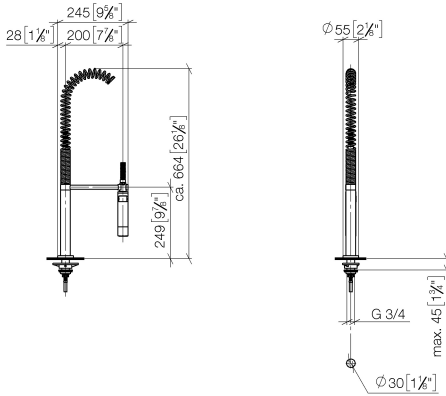

27 789 970

Fits: ELIO, TARA, TARA ULTRA

- spray flow
- automatic diverter for spout/Profi spray set
- height of mixer 665 mm
- individual rosette diameter 55mm
- profi spray hole diameter 30mm
- sprayface with anti-scaling system
- lead-free

Can only be combined with 33826790, 32800790, 33826888, 32815888, 20815892, 33826875.

Intrinsic protection against back flow.

	Chrome	27 789 970-00
	Brushed Platinum	27 789 970-06
	Platinum	27 789 970-08
	Dark Chrome	27 789 970-19
	Brushed Chrome	27 789 970-93
	Brushed Dark Platinum	27 789 970-99

27 789 970

mm [inches]
M 1:10

Flow rate chart

Certificates

LGA_18901.

LGA_28304.

Belgaqua_22_277_2
7_3.

27 789 970

27 789 970

Spare parts list

No.	Item Number	Name	Quantity used	Delivery time
1	04 24 02 046 01-07	pipe	1	10
2	90 23 30 040 00-00	threaded connector	2	10
3	90 24 03 168 00 90	nipple	1	2
4	90 14 20 002 00 90	seal	2	2
5	90 17 09 046 10 90	diverter	1	2
6	09 24 04 112 10 90	nipple	1	2
7	90 14 10 033 00 90	seal	1	2
8	90 21 10 031 10 90	diverter	1	2
9	09 23 01 039 90	sieve	2	2
10	04 21 02 006 00 92	cap	1	2
11	04 23 10 004 03 90	fixing set	1	2
12	12 780 970 90	Extension set -	1	60
13	09 30 04 067 90	hose	1	2
14	09 28 10 064-00	rosette	1	10
15	09 14 10 120 90	seal	1	2
16	09 11 10 066 10-00	connection	1	60
17	09 14 10 031 90	seal	1	2
18	04 17 20 014 00-00	holder	1	10
19	09 31 11 049 90	pin	1	2
20	09 14 15 012 90	ring	1	2
21	09 14 10 003 90	seal	1	2
22	09 30 01 067 10-00	adaptor	1	10
23	90 23 01 141 00 90	back-flow preventer	1	2
24	09 23 01 046 90	back-flow preventer	1	2
25	90 30 02 065 00-00	hose	1	10
26	09 16 02 034 90	spring	1	2
27	90 18 40 035 00 90	sleeve	1	2
28	04 12 11 094 10-00	shower	1	10